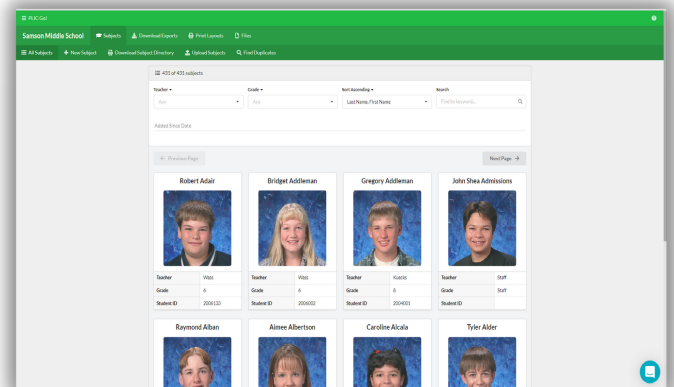

Service Your Schools Safely & Securely!

PLIC Go is our secure school-facing web portal for all your school service needs. With PLIC Go, you can support your school in a way that the industry has always demanded without leaving your studio, installing software at the school or loaning out computers.

FEATURES

- School-Facing Cloud-Based Application
- Print New, Lost, or Stolen ID Cards
- Download School Admin, Yearbook, & Custom Reports
- Print Student Pictorial Directories
- Add/Edit New & Existing Subjects
- Print Awards, Certificates, & Custom Designs
- Transfer Files between Studio & School

Allow the school you're working with to securely access subject images and data you provide them.

CAPABILITIES

- Subject Management
- Flow Integration
- PLIC Apps Integration
- District or Individual School Access